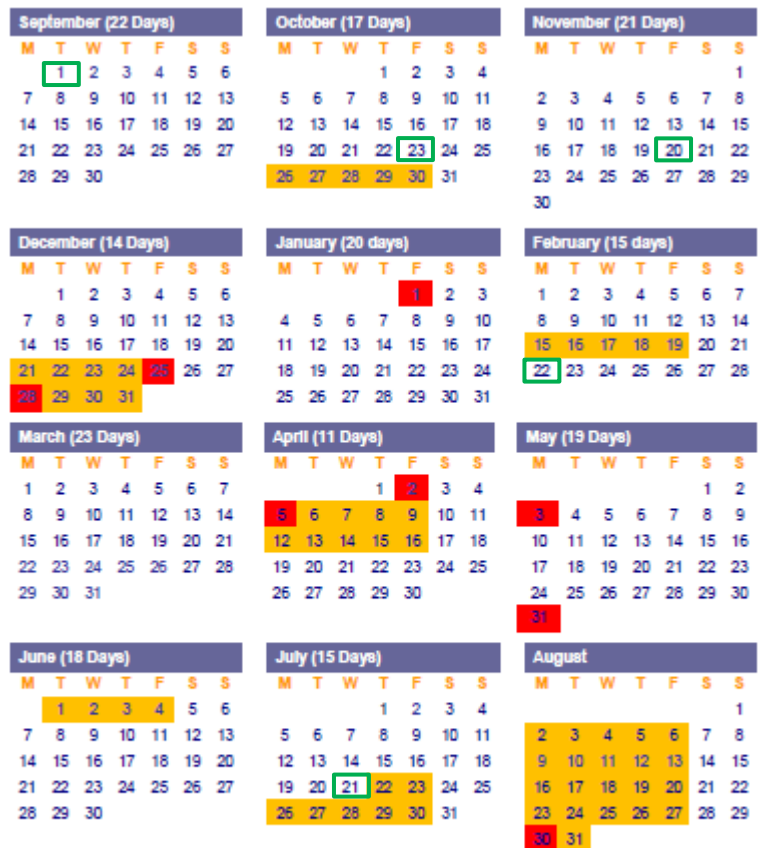

Dear Parents and Carers,

Please see to the right, details of the school holiday dates for 2020-21 academic year. As you can see, there are 5 school training days when school will be closed to the children.

These days are highlighted in green

If you have any questions about these dates, please do not hesitate to come and see me.

Yours sincerely,

Ben Paxman
 Headteacher

- Denotes Bank Holidays
- Denotes School Holidays